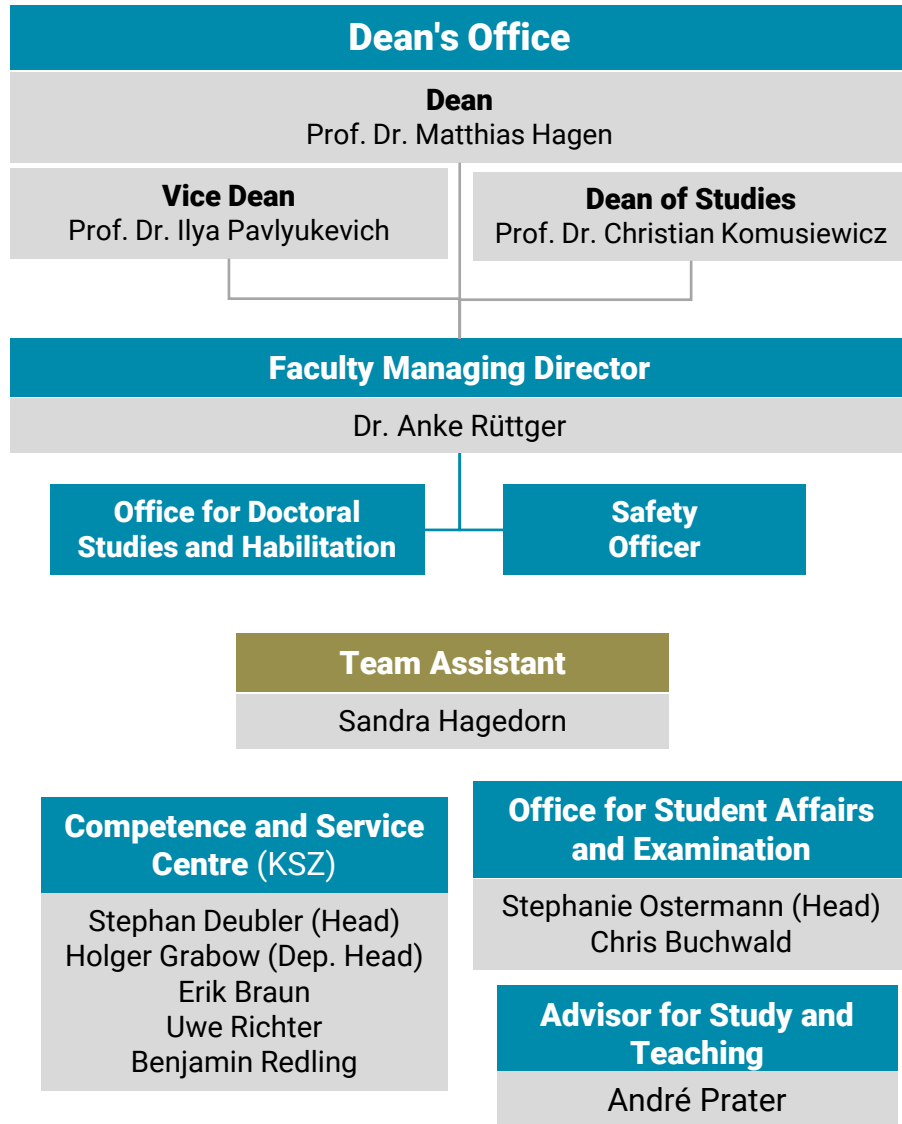

Faculty of Mathematics and Computer Science

ADMINISTRATIVE STRUCTURE

Equal Opportunity Officer FMI

apl. Prof. Dr. Peter Dittrich